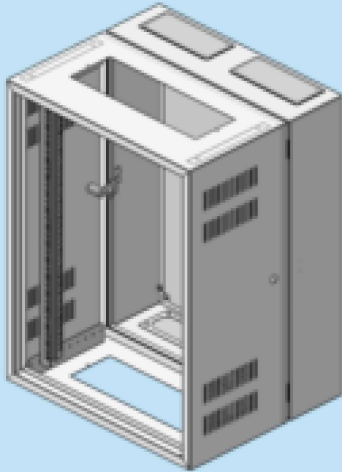

:: 19" WALL MOUNTING CABIN SWING TYPE

ORDER NO RAL 9005	TYPE	DESCRIPTION	DIMENSIONS (WxHxD)mm	THICKNESS	QTY
701 291	19WM C5U5S	19" WM Cabin 5U Swing Type	600x300x(300+200)mm	2.0/1.2mm	01
701 292	19WM C7U5S	19" WM Cabin 7U Swing Type	600x400x(300+200)mm	2.0/1.2mm	01
701 293	19WM C9U5S	19" WM Cabin 9U Swing Type	600x500x(300+200)mm	2.0/1.2mm	01
701 294	19WM C11U5S	19" WM Cabin 11U Swing Type	600x600x(300+200)mm	2.0/1.2mm	01
701 295	19WM C16U5S	19" WM Cabin 16U Swing Type	600x800x(300+200)mm	2.0/1.2mm	01
701 296	19WM C20U5S	19" WM Cabin 20U Swing Type	600x1000(300+200)mm	2.0/1.2mm	01

19" Rack - Wall Mounting Cabin; consists of cabin & 01 Set (2Pcs) Mounting Rail

NOTE: Accesories given on 19" Free Standing Rack section of this catalogue can be used with 19" Wall Mounting Racks too.

RAL 9005 or any other color on request,subject to MOQ.