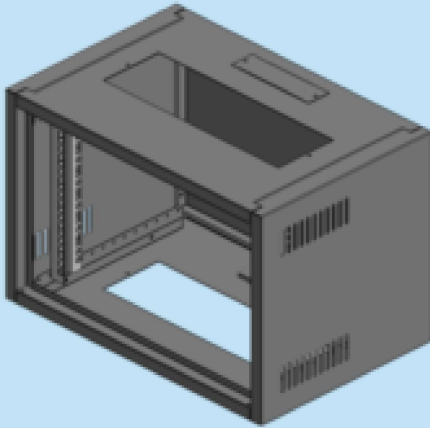

:: 19" WALL MOUNTING CABIN

ORDER NO RAL 9005	TYPE	DESCRIPTION	DIMENSIONS (WxHxD)mm	THICKNESS	QTY
701 091	19WM C3UE4	19" WM Cabin 3U Econ	600x225x400mm	0.8mm	01
701 099	19WM C5UE4	19" WM Cabin 5U Econ	600x300x400mm	0.8mm	01
701 097	19WM C7UE4	19" WM Cabin 7U Econ	600x400x400mm	0.8mm	01
701 095	19WM C9UE4	19" WM Cabin 9U Econ	600x500x400mm	0.8mm	01
701 093	19WM C11UE4	19" WM Cabin 11U Econ	600x600x400mm	0.8mm	01
701 101	19WM C5U4	19" WM Cabin 5U	600x300x400mm	1.2mm	01
701 106	19WM C7U4	19" WM Cabin 7U	600x400x400mm	1.2mm	01
701 111	19WM C9U4	19" WM Cabin 9U	600x500x400mm	1.2mm	01
701 116	19WM C11U4	19" WM Cabin 11U	600x600x400mm	1.2mm	01
701 121	19WM C16U4	19" WM Cabin 16U	600x800x400mm	1.2mm	01
701 126	19WM C20U4	19" WM Cabin 20U	600x1000x400mm	1.2mm	01
701 201	19WM C5U6	19" WM Cabin 5U	600x300x600mm	1.2mm	01
701 206	19WM C7U6	19" WM Cabin 7U	600x400x600mm	1.2mm	01
701 211	19WM C9U6	19" WM Cabin 9U	600x500x600mm	1.2mm	01
701 216	19WM C11U6	19" WM Cabin 11U	600x600x600mm	1.2mm	01
701 221	19WM C16U6	19" WM Cabin 16U	600x800x600mm	1.2mm	01
701 226	19WM C20U6	19" WM Cabin 20U	600x1000x600mm	1.2mm	01
701 240	19WM C5U8	19" WM Cabin 5U	600x300x800mm	1.2mm	01
701 244	19WM C7U8	19" WM Cabin 7U	600x400x800mm	1.2mm	01
701 248	19WM C9U8	19" WM Cabin 9U	600x500x800mm	1.2mm	01
701 252	19WM C11U8	19" WM Cabin 11U	600x600x800mm	1.2mm	01
701 256	19WM C16U8	19" WM Cabin 16U	600x800x800mm	1.2mm	01
701 260	19WM C20U8	19" WM Cabin 20U	600x1000x800mm	1.2mm	01

19" Rack-Wall Mounting Cabin; Consists of Cabin & 01 Set (2 Pcs) Mounting Rail.

NOTE: Accesories given on 19" Free Standing Rack section of this catalogue can be used with 19" Wall Mounting Racks too.

RAL 9005 or any other color on request,subject to MOQ.