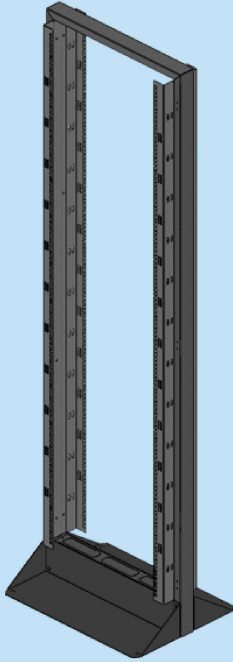

:: 19" TWO POSTS RACK

ORDER NO	TYPE	DESCRIPTION	THICKNESS	QTY
705 894	19TPR 18U	19" Two Posts Rack 18U	1.5mm	01
705 896	19TPR 22U	19" Two Posts Rack 22U	1.5mm	01
705 898	19TPR 27U	19" Two Posts Rack 27U	1.5mm	01
705 900	19TPR 31U	19" Two Posts Rack 31U	1.5mm	01
705 905	19TPR 36U	19" Two Posts Rack 36U	1.5mm	01
705 910	19TPR 40U	19" Two Posts Rack 40U	1.5mm	01
705 912	19TPR 42U	19" Two Posts Rack 42U	1.5mm	01
705 915	19TPR 45U	19" Two Posts Rack 45U	1.5mm	01

Standard Color - RAL9005 (Black)
RAL 7035 or other colors on request.