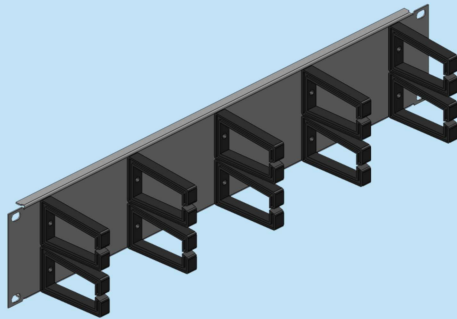

:: 19" HORIZONTAL CABLE MANAGEMENT WITH PLASTIC RINGS

ORDER NO RAL 9005	TYPE	DESCRIPTION	THICKNESS	QTY
709 490	19A HCMR1U	19" Horizontal Cable Management With Plastic Rings 1U	1.2mm	01
709 492	19A HCMR2U	19" Horizontal Cable Management With Plastic Rings 2U	1.2mm	01