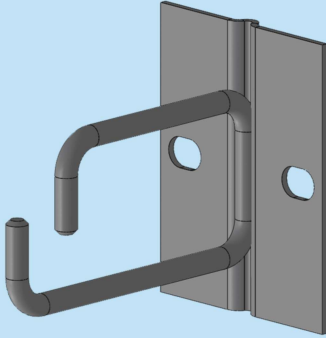

:: CABLE MANAGEMENT RINGS - RAIL MOUNT

ORDER NO RAL 9005	TYPE	DESCRIPTION	DIMENSIONS (WxD)mm	THICKNESS	QTY
709 480	19A RCMRS	Cable Management Rings - Rail Mount - Small	50x65mm	1.5mm	01
709 481	19A RCMRL	Cable Management Rings - Rail Mount - Large	65x90mm	1.5mm	01

RAL 9005 or any other color on request,subject to MOQ.