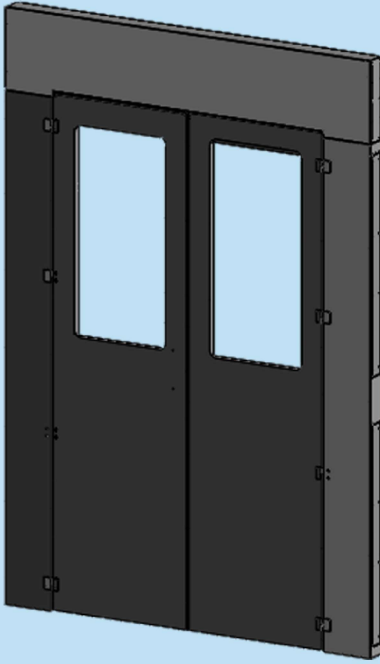

:: AISLE CONTAINMENT DOOR FRAME WITH SWING DOOR HALF GLASS

ORDER NO RAL 9005	TYPE	DESCRIPTION	DIMENSIONS mm	THICKNESS	QTY
710 230	19AC DSW4212	Aisle Containment Door Frame with Swing Door Half Glass	42U-1200mm	1.5mm	01
710 232	19AC DSW4512	Aisle Containment Door Frame with Swing Door Half Glass	45U-1200mm	1.5mm	01
710 234	19AC DSW4214	Aisle Containment Door Frame with Swing Door Half Glass	50U-1200mm	1.5mm	01