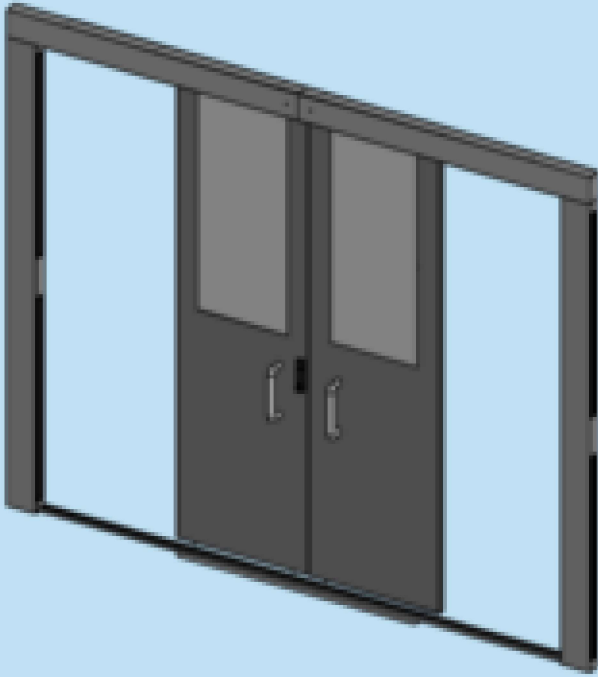

:: AISLE CONTAINMENT DOOR FRAME WITH SLIDING DOOR HALF GLASS

ORDER NO RAL 9005	TYPE	DESCRIPTION	DIMENSIONS mm	THICKNESS	QTY
710 210	19AC DSL4212	Aisle Containment Door Frame with Sliding Door Half Glass	42U-1200mm	1.5mm	01
710 212	19AC DSL4512	Aisle Containment Door Frame with Sliding Door Half Glass	45U-1200mm	1.5mm	01
710 214	19AC DSL4214	Aisle Containment Door Frame with Sliding Door Half Glass	50U-1200mm	1.5mm	01