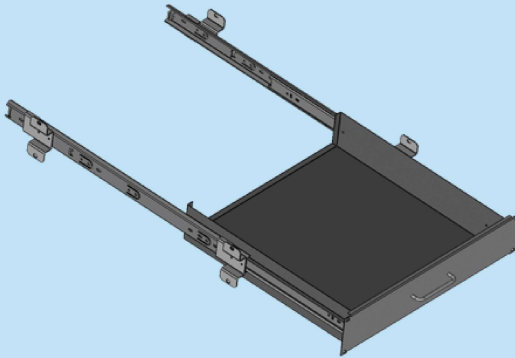

:: 19" RACK LIGHT

ORDER NO RAL 9005	TYPE	DESCRIPTION	VOLTAGE	THICKNESS	QTY
709 801	19A RL600230	Rack Light - for W600 Rack 19"x1U	230v	1.2mm	01
709 802	19A RL600120	Rack Light - for W600 Rack 19"x1U	120v	1.2mm	01
709 803	19A RL800230	Rack Light - for W800 Rack 19"x1U	230v	1.2mm	01
709 804	19A RL800120	Rack Light - for W800 Rack 19"x1U	120v	1.2mm	01

RAL 7035 or any other color on request,subject to MOQ.

UPDATE ON	21/03/2023	REPLACE OF	30/09/2022
-----------	------------	------------	------------

:: MANUAL POCKET

ORDER NO RAL 9005	TYPE	DESCRIPTION	DIMENSIONS (WxH)mm	THICKNESS	QTY
709 800	19A MP	Manual Pocket	220x250mm	1.2mm	01 Set

:: DOCUMENT TRAY

ORDER NO RAL 9005	TYPE	DESCRIPTION	DIMENSIONS (WxH)mm	THICKNESS	QTY
709 311	19A DT400	Document Tray	19"x400mm	01 Set	01 Set

RAL 9005 or any other color on request,subject to MOQ.

UPDATE ON	21/03/2023	REPLACE OF	30/09/2022
-----------	------------	------------	------------