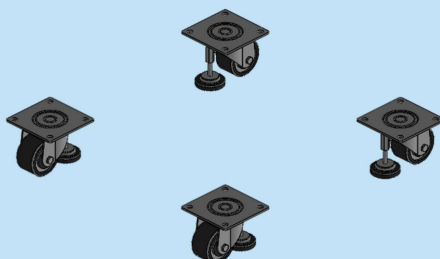

:: CASTOR WHEELS WITH 3M BRACKET FOR FS RACKS

ORDER NO RAL 9005	TYPE	DESCRIPTION	LOAD CAPACITY(Kg)	QTY
709 923	19A FSC	Caster Wheel with 3mm Bracket for FS Rack (Set of 04)	280	01 Set

Qty: 1set (of 4Pcs - 2 Castor wheels with brake and 2 Castor wheels with out brake)

Please check the loading capacity of castor wheels before loading.

Please note the ground clearance of castor wheels 75mm.

:: CASTOR WHEELS WITH ADJUSTABLE FOOT FOR FS RACKS

ORDER NO RAL 9005	TYPE	DESCRIPTION	LOAD CAPACITY (Kg)	QTY
709 925	19A FSCAF	Castor Wheels with Adjustable Foot for FS Racks (Set of 04)	1320	01 Set

:: CASTOR WHEEL 3MM BRACKET FOR FS RACKS - NO CASTORS

ORDER NO RAL 9005	TYPE	DESCRIPTION	THICKNESS	QTY
709 926	19A FSCB	Caster Wheel 3mm Bracket for FS Racks - no castors (Set of 04)	3.0mm	01 Set

:: CASTOR WITH ADJUSTABLE LEGS FOR DATCET RACKS