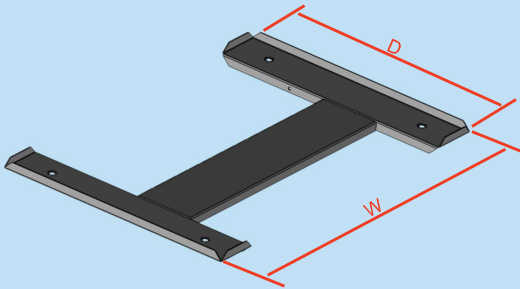

:: TRANSPORT WHEEL SET WITH OUT WHEELS

ORDER NO RAL 9005	TYPE	DESCRIPTION	DIMENSIONS (WxD)mm	THICKNESS	QTY
701 914	19A TWFWM4	Transport Wheel Frame Set w/o wheels for WM Rack 400	600x400mm	1.5mm	01
701 915	19A TWFWM6	Transport Wheel Frame Set w/o wheels for WM Rack 600	600x600mm	1.5mm	01
701 916	19A TWFWM8	Transport Wheel Frame Set w/o wheels for WM Rack 800	600x800mm	1.5mm	01

RAL 9005 or any other color on request,subject to MOQ.