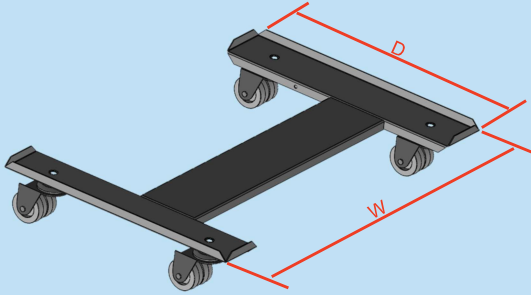

:: TRANSPORT WHEEL SET

ORDER NO RAL 9005	TYPE	DESCRIPTION	DIMENSIONS (WxD)mm	THICKNESS	QTY
701 911	19A TWWM4	Transport Wheel set for WM Rack 400	600x400mm	1.5mm	01
701 913	19A TWWM6	Transport Wheel set for WM Rack 600	600x600mm	1.5mm	01
701 918	19A TWWM8	Transport Wheel set for WM Rack 800	600x800mm	1.5mm	01

RAL 9005 or any other color on request,subject to MOQ.