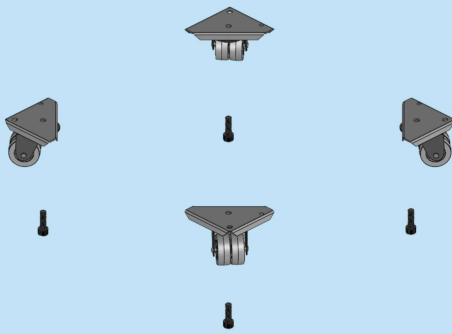

:: CASTOR WHEELS WITH 3M BRACKET FOR FS RACKS

ORDER NO RAL 9005	TYPE	DESCRIPTION	LOAD CAPACITY(Kg)	QTY
709 923	19A FSC	Caster Wheel with 3mm Bracket for FS Rack (Set of 04)	280	01 Set

Qty: 1set (of 4Pcs - 2 Castor wheels with brake and 2 Castor wheels with out brake)

Please check the loading capacity of castor wheels before loading.

Please note the ground clearance of castor wheels 75mm.

:: CASTOR WHEELS WITH ADJUSTABLE FOOT FOR FS RACKS

ORDER NO RAL 9005	TYPE	DESCRIPTION	LOAD CAPACITY (Kg)	QTY
709 925	19A FSCAF	Castor Wheels with Adjustable Foot for FS Racks (Set of 04)	1320	01 Set

:: CASTOR WHEEL 3MM BRACKET FOR FS RACKS - NO CASTORS

ORDER NO RAL 9005	TYPE	DESCRIPTION	THICKNESS	QTY
709 926	19A FSCB	Caster Wheel 3mm Bracket for FS Racks - no castors (Set of 04)	3.0mm	01 Set

:: CASTOR WITH ADJUSTABLE LEGS FOR DATCET RACKS