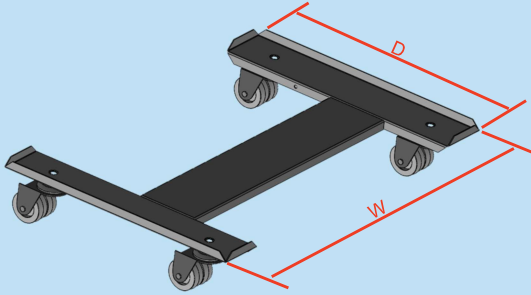

## :: TRANSPORT WHEEL SET

| ORDER NO<br>RAL 9005 | TYPE      | DESCRIPTION                         | DIMENSIONS<br>(WxD)mm | THICKNESS | QTY |
|----------------------|-----------|-------------------------------------|-----------------------|-----------|-----|
| 701 911              | 19A TWWM4 | Transport Wheel set for WM Rack 400 | 600x400mm             | 1.5mm     | 01  |
| 701 913              | 19A TWWM6 | Transport Wheel set for WM Rack 600 | 600x600mm             | 1.5mm     | 01  |
| 701 918              | 19A TWWM8 | Transport Wheel set for WM Rack 800 | 600x800mm             | 1.5mm     | 01  |

## :: TRANSPORT WHEEL SET WITH OUT WHEELS

| ORDER NO<br>RAL 9005 | TYPE       | DESCRIPTION  | DIMENSIONS<br>(WxD)mm | THICKNESS | QTY |
|----------------------|------------|--|-----------------------|-----------|-----|
| 701 914              | 19A TWFWM4 | Transport Wheel Frame Set w/o wheels for WM Rack 400 | 600x400mm             | 1.5mm     | 01  |
| 701 915              | 19A TWFWM6 | Transport Wheel Frame Set w/o wheels for WM Rack 600 | 600x600mm             | 1.5mm     | 01  |
| 701 916              | 19A TWFWM8 | Transport Wheel Frame Set w/o wheels for WM Rack 800 | 600x800mm             | 1.5mm     | 01  |