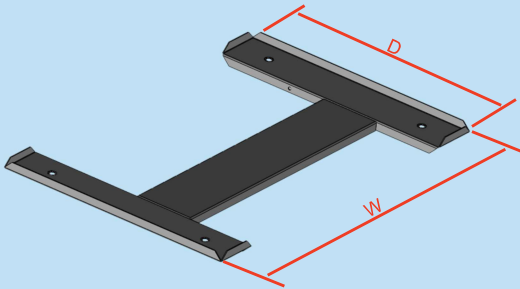

## :: TRANSPORT WHEEL SET

| ORDER NO<br>RAL 9005 | TYPE      | DESCRIPTION                         | DIMENSIONS<br>(WxD)mm | THICKNESS | QTY |
|----------------------|-----------|-------------------------------------|-----------------------|-----------|-----|
| 701 911              | 19A TWWM4 | Transport Wheel set for WM Rack 400 | 600x400mm             | 1.5mm     | 01  |
| 701 913              | 19A TWWM6 | Transport Wheel set for WM Rack 600 | 600x600mm             | 1.5mm     | 01  |
| 701 918              | 19A TWWM8 | Transport Wheel set for WM Rack 800 | 600x800mm             | 1.5mm     | 01  |

## :: TRANSPORT WHEEL SET WITH OUT WHEELS

| ORDER NO<br>RAL 9005 | TYPE       | DESCRIPTION  | DIMENSIONS<br>(WxD)mm | THICKNESS | QTY |
|----------------------|------------|--|-----------------------|-----------|-----|
| 701 914              | 19A TWFWM4 | Transport Wheel Frame Set w/o wheels for WM Rack 400 | 600x400mm             | 1.5mm     | 01  |
| 701 915              | 19A TWFWM6 | Transport Wheel Frame Set w/o wheels for WM Rack 600 | 600x600mm             | 1.5mm     | 01  |
| 701 916              | 19A TWFWM8 | Transport Wheel Frame Set w/o wheels for WM Rack 800 | 600x800mm             | 1.5mm     | 01  |