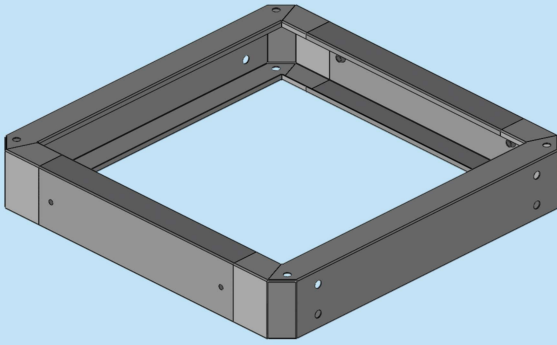

:: 19" RACK PLINTH

ORDER NO RAL 9005	TYPE	DESCRIPTION	DIMENSIONS (WxH)mm	THICKNESS	QTY
709 831	19A PL66	19" Rack Plinth 100mm	600x600mm	1.5mm	01 Set
709 833	19A PL68	19" Rack Plinth 100mm	600x800mm	1.5mm	01 Set
709 835	19A PL610	19" Rack Plinth 100mm	600x1000mm	1.5mm	01 Set
709 837	19A PL612	19" Rack Plinth 100mm	600x1200mm	1.5mm	01 Set
709 837	19A PL86	19" Rack Plinth 100mm	800x600mm	1.5mm	01 Set
709 839	19A PL88	19" Rack Plinth 100mm	800x800mm	1.5mm	01 Set
709 841	19A PL810	19" Rack Plinth 100mm	800x1000mm	1.5mm	01 Set
709 843	19A PL812	19" Rack Plinth 100mm	800x1200mm	1.5mm	01 Set